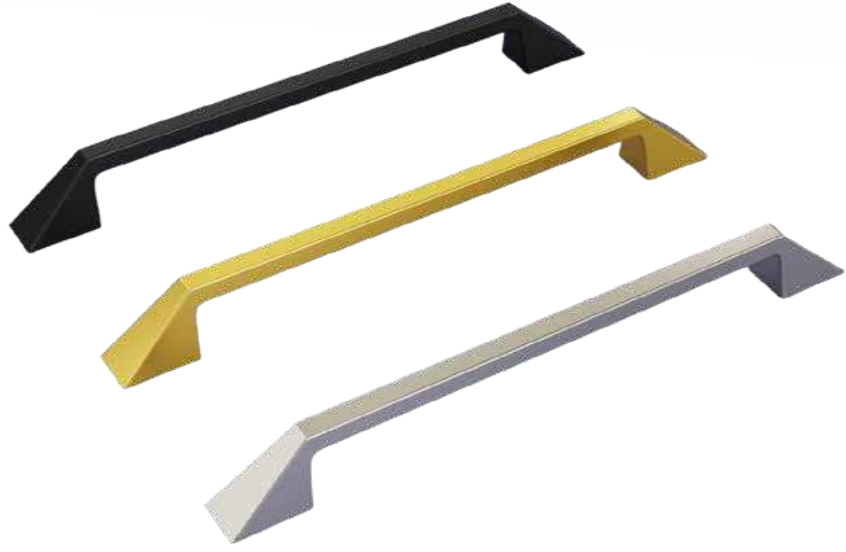

YILDIZ

Boy:

160mm

Mat Siyah _____ 75,00₺

Krom _____ 96,00₺

Altın _____ 102,00₺

Mat Altın-Füme _____ 112,00₺