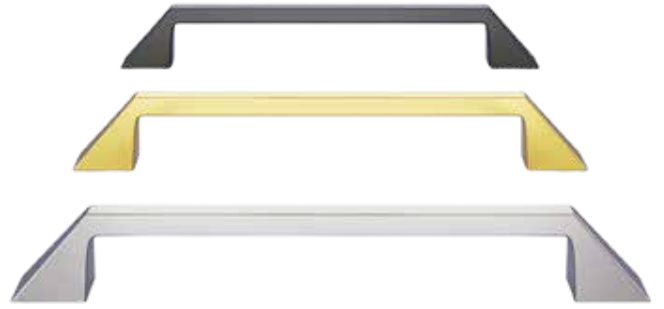

YILDIZ

Boy:

160mm

Mat Siyah _____ 75,00₺

Krom _____ 96,00₺

Altın _____ 102,00₺

Mat Altın-Füme _____ 112,00₺