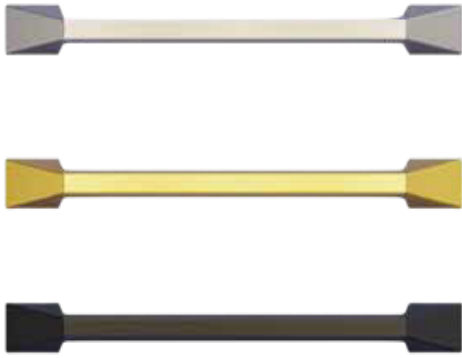

MALTA

160m

Boy:

Mat Siyah _____

87,00₺

Krom _____

115,00₺

Altın _____

120,00₺

Mat Altın-Füme

129,00₺

PİRAMİT

Boy:

160-192mm

Mat Siyah	78,00₺
Krom	106,00₺
Altın	117,00₺
Mat Altın-Füme	127,00₺

SERA

Boy:

160-192mm

Mat Siyah	_____	66,00₺
Krom	_____	86,00₺
Altın	_____	93,00₺
Mat Altın-Füme		102,00₺

YILDIZ

Boy:

160mm

Mat Siyah _____ 75,00₺

Krom _____ 96,00₺