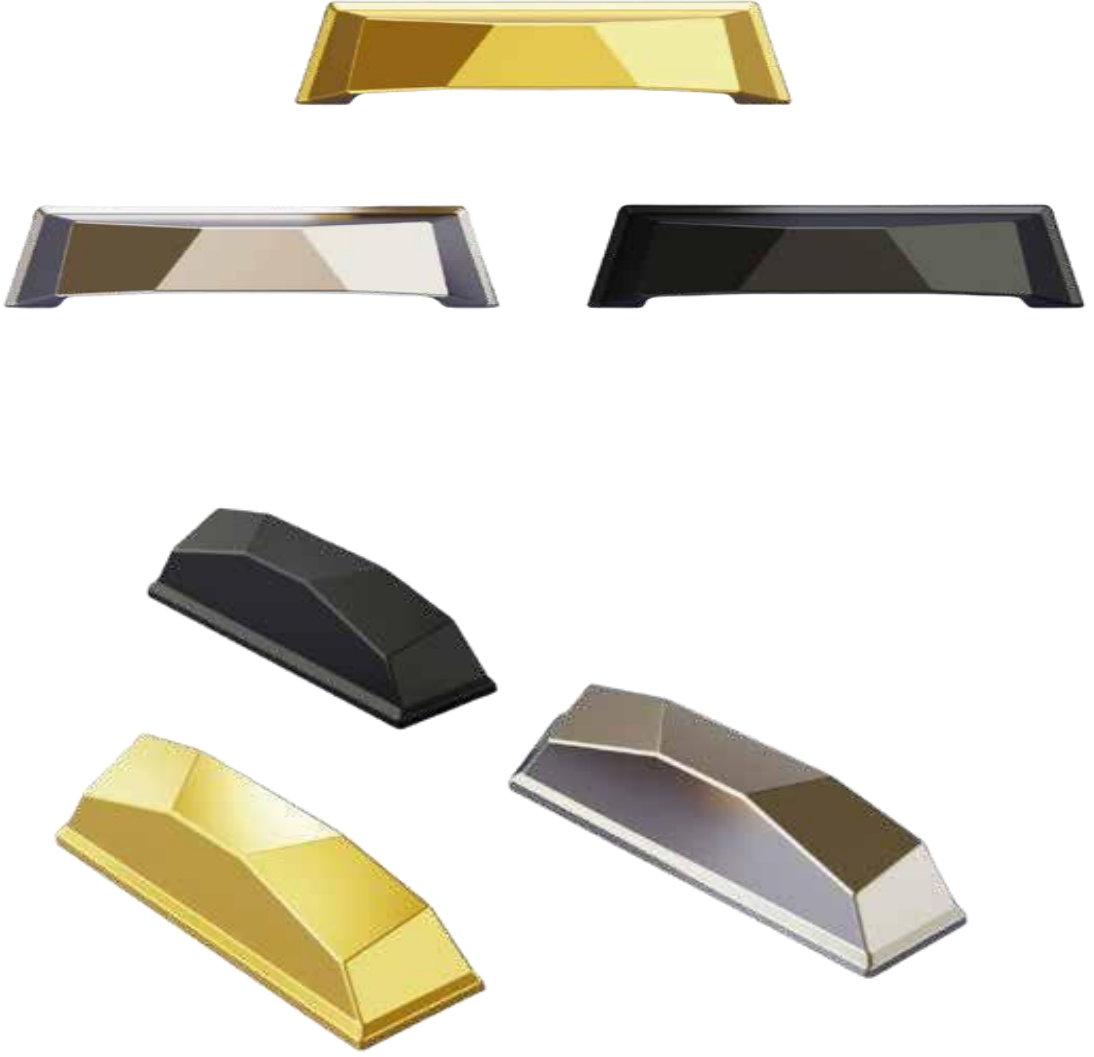

KARE-TAS

Boy:	96mm
Mat Siyah	53,00₺
Krom	74,00₺
Altın	80,00₺
Mat Altın-Füme	90,00₺